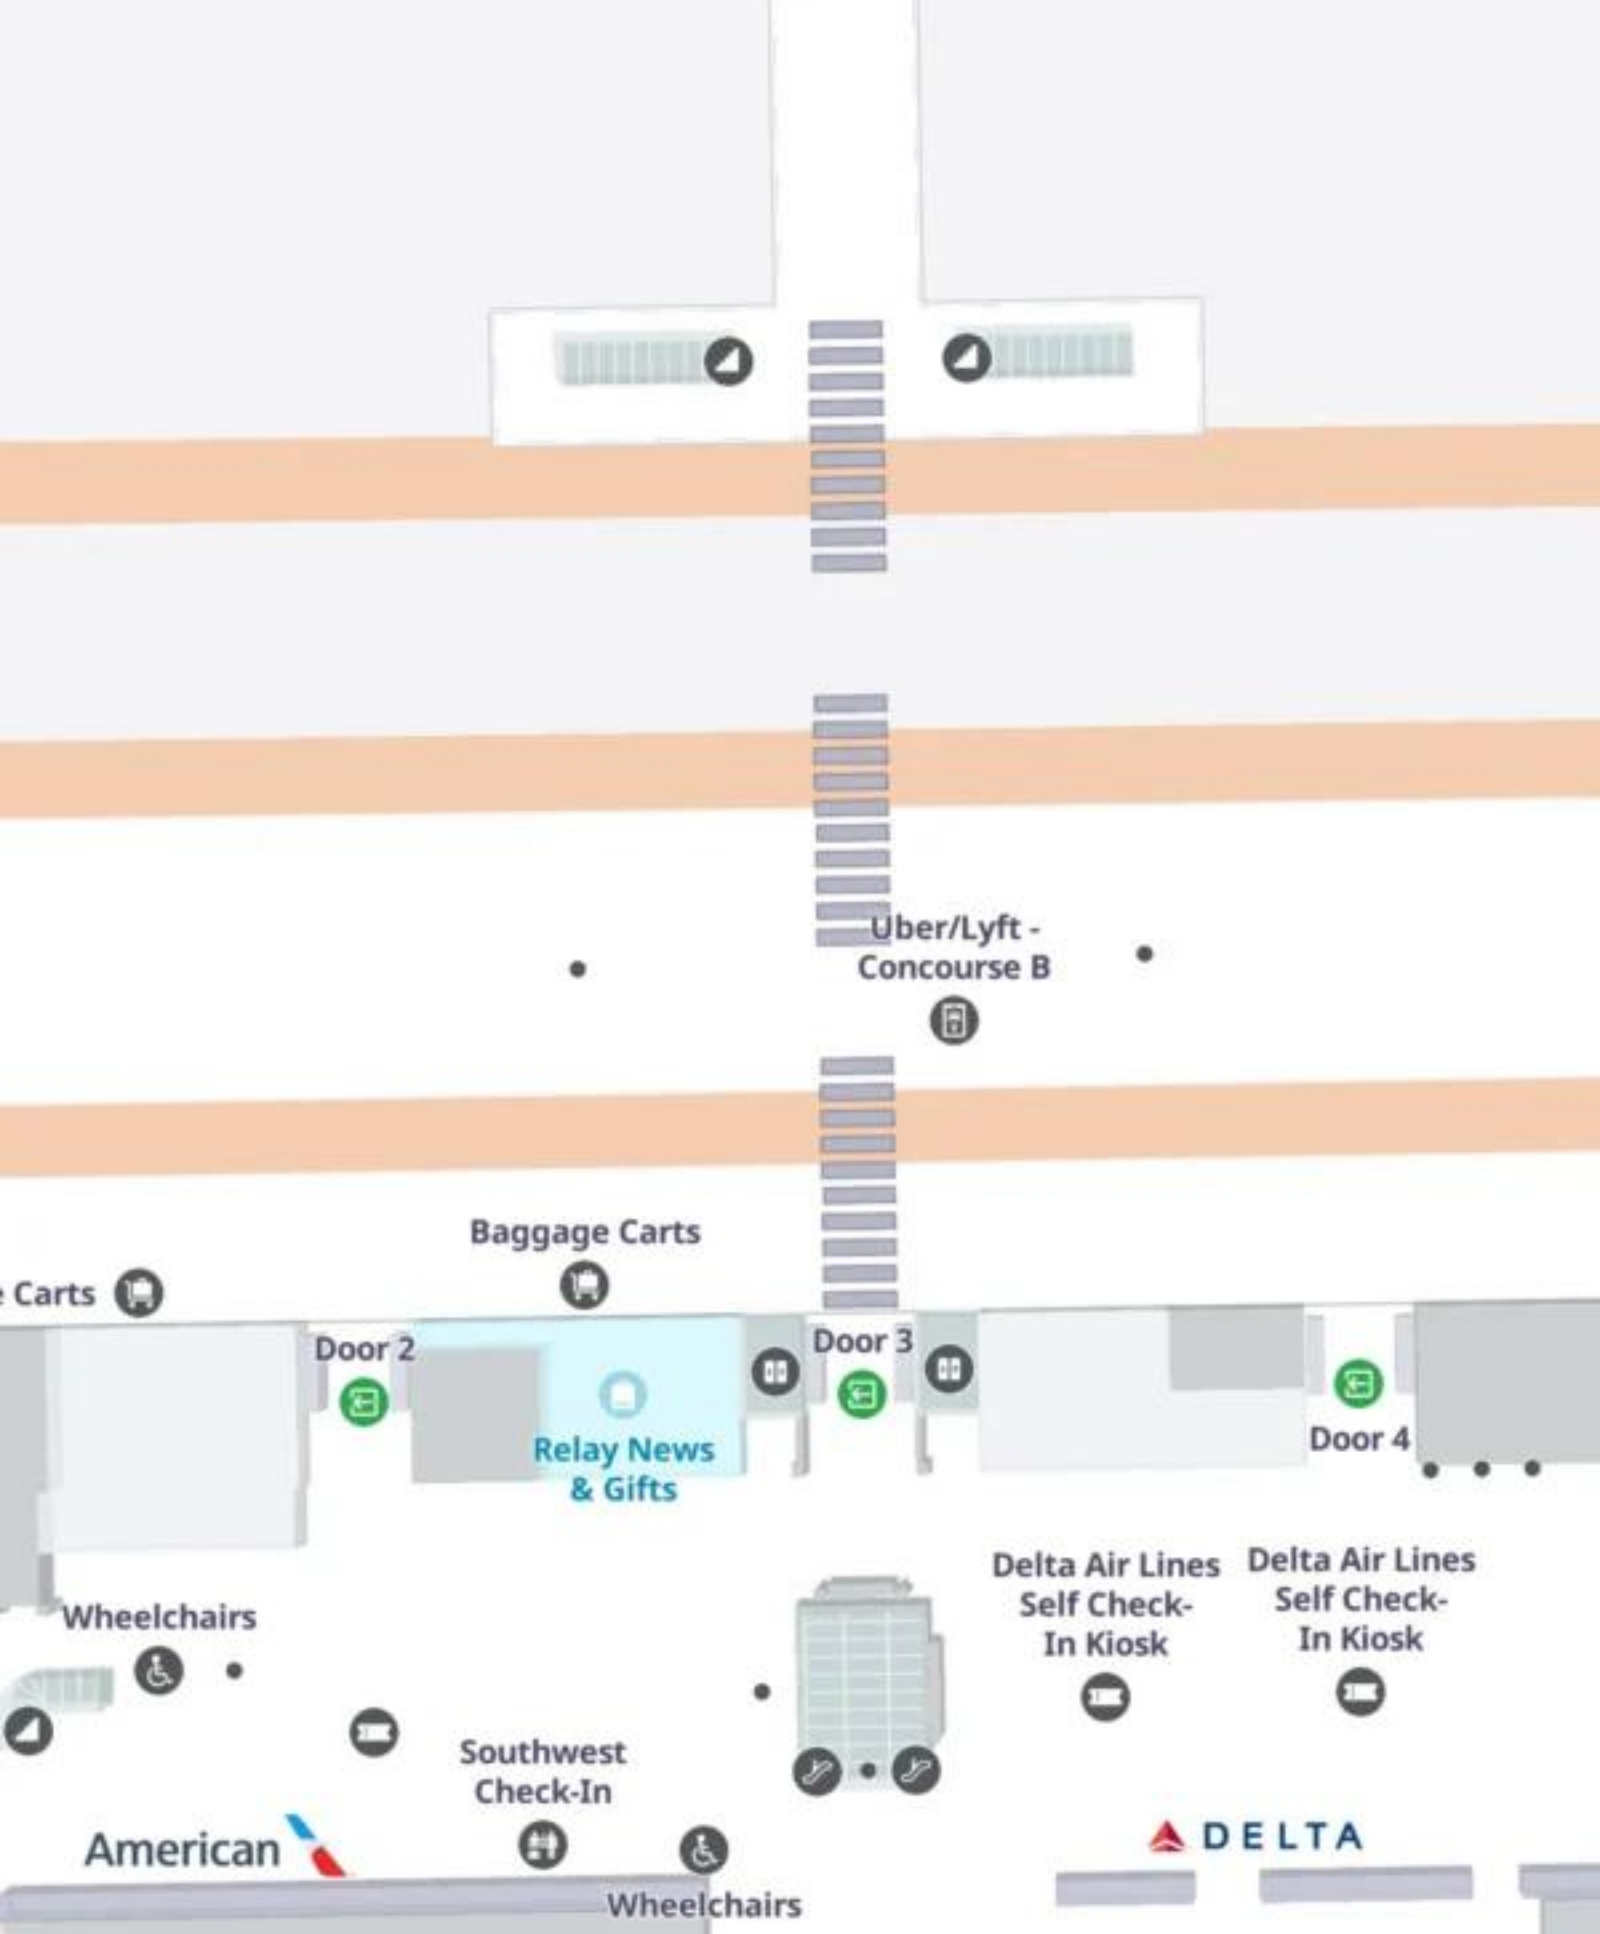

Northwest Airlink

GROUND
TRANSPORTATION

1 2 3 4 5 6 7 8 9 10 11 12 13 14 15 16 17 18 19 20

Door 3

Door 5

Door 8

Door 9

Door 11

BAGGAGE CLAIM A

BAGGAGE CLAIM B

BAGGAGE CLAIM C

Uber/Lyft -
Concourse A

Door 1

Allegiant Air
Check-In

FRONTIER

ReadyCard Cash-
to-Credit Kiosk

Memphis
Airport Police
Department

Uber/Lyft -
Concourse B

Baggage Carts

Door 2

Relay News
& Gifts

Door 3

Door 4

Wheelchairs

Delta Air Lines
Self Check-
In Kiosk

Delta Air Lines
Self Check-
In Kiosk

Southwest
Check-In

American

DELTA

Wheelchairs

Uber/Lyft -
Concourse C

Door 5