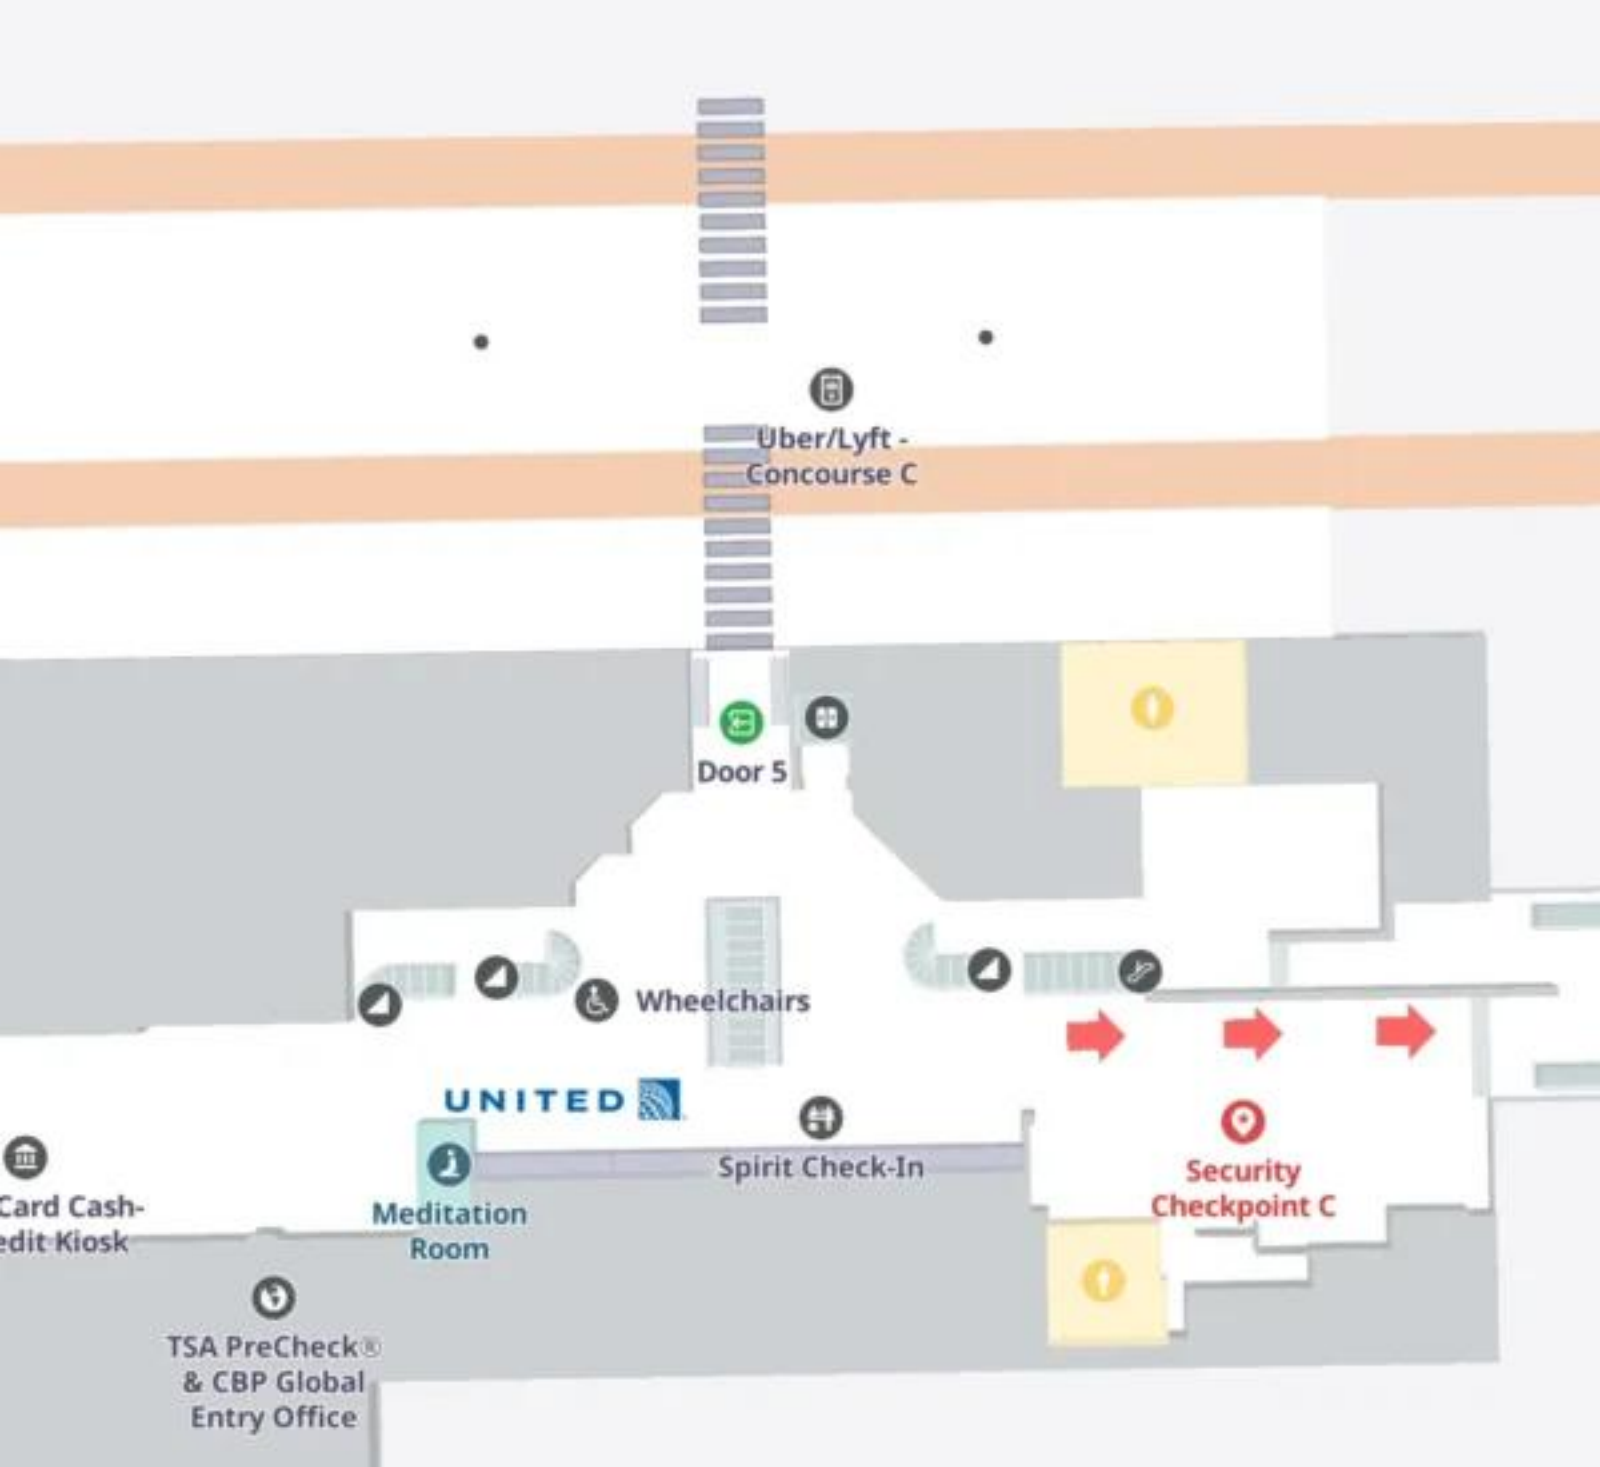

BAGGAGE CLAIM A

BAGGAGE CLAIM B

BAGGAGE CLAIM C

Uber/Lyft -
Concourse A

Door 1

Allegiant Air
Check-In

FRONTIER

ReadyCard Cash-
to-Credit Kiosk

Memphis
Airport Police
Department

Uber/Lyft -
Concourse B

Baggage Carts

Door 2

Relay News
& Gifts

Door 3

Door 4

Wheelchairs

Delta Air Lines
Self Check-
In Kiosk

Delta Air Lines
Self Check-
In Kiosk

Southwest
Check-In

American

DELTA

Wheelchairs

Uber/Lyft -
Concourse C

Door 5

Wheelchairs

UNITED

Spirit Check-In

Meditation
Room

Security
Checkpoint C

TSA PreCheck®
& CBP Global
Entry Office

ALAMO/NATIONAL

Hertz