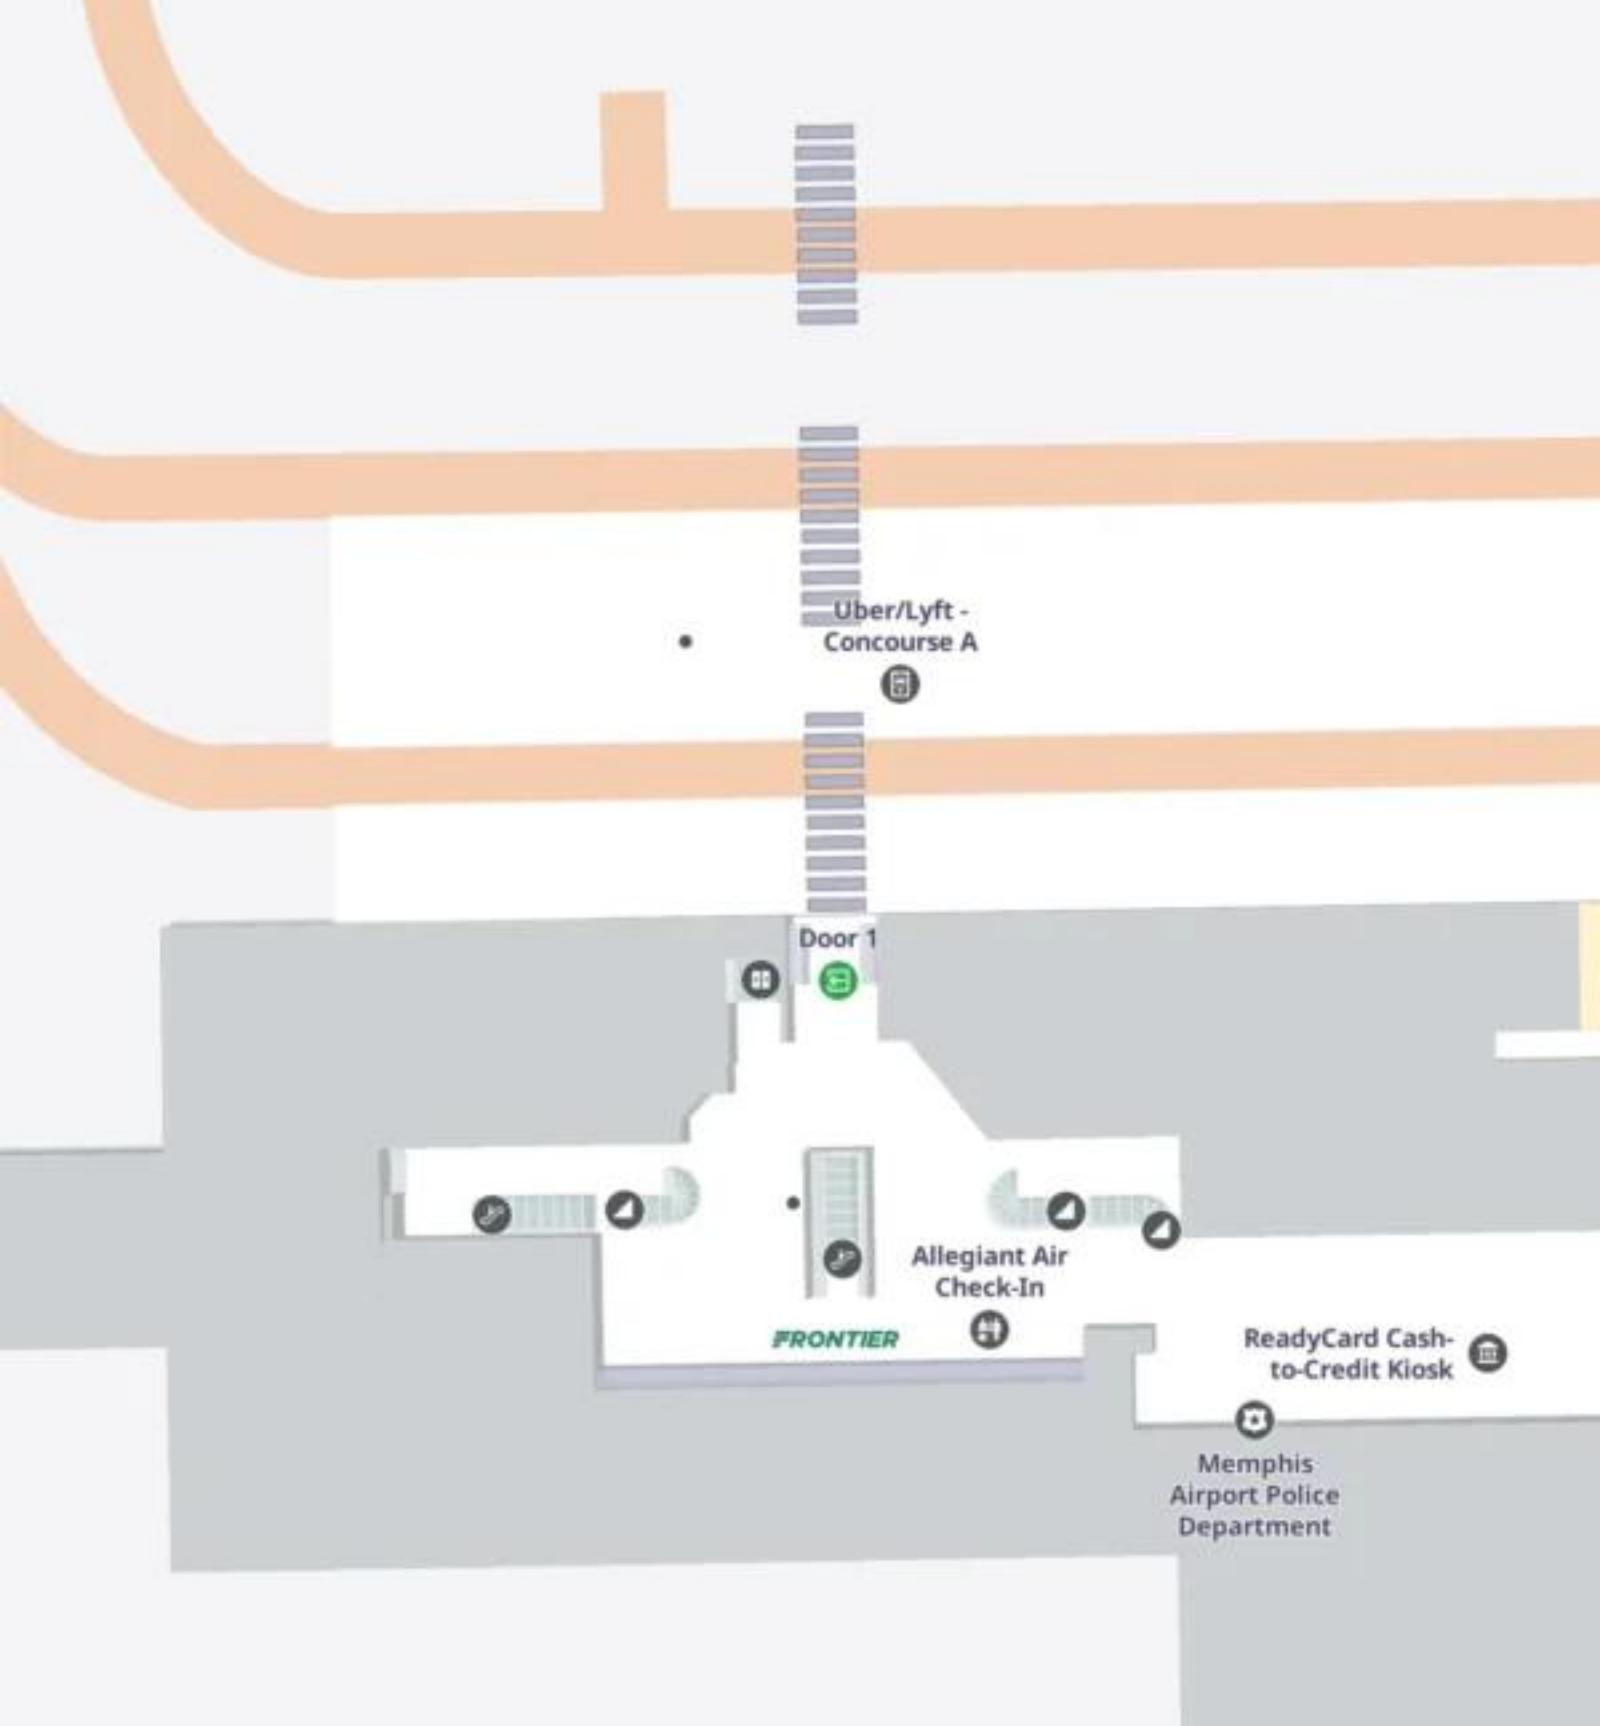

Northwest Airlink

GROUND
TRANSPORTATION

1 2 3 4 5 6 7 8 9 10 11 12 13 14 15 16 17 18 19 20

Door 3

Door 5

Door 8

Door 9

Door 11

BAGGAGE CLAIM A

BAGGAGE CLAIM B

BAGGAGE CLAIM C

Uber/Lyft -
Concourse A

Door 1

Allegiant Air
Check-In

FRONTIER

ReadyCard Cash-
to-Credit Kiosk

Delta Air Lines
Self Check-
In Kiosk

Delta Air Lines
Self Check-
In Kiosk

Southwest
Check-In

American

DELTA

Wheelchairs

Uber/Lyft -
Concourse C

Door 5

Wheelchairs

UNITED

Spirit Check-In

Meditation
Room

Security
Checkpoint C

TSA PreCheck®
& CBP Global
Entry Office

ALAMO/NATIONAL

Hertz